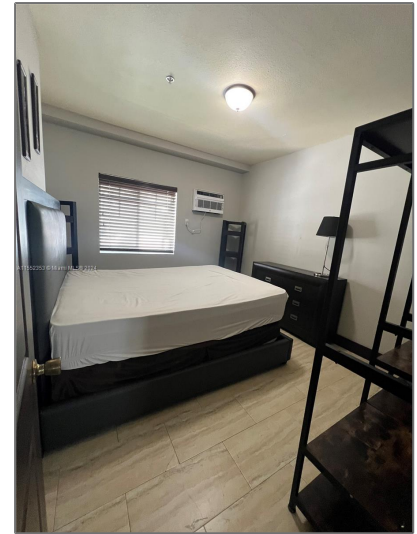

Residential Lease For Rent

18,467 Sqft - 1330 Pennsylvania Ave # 212, Miami Beach, Florida 33139

Basic [Details](#)

Property Type: **Residential Lease**

Listing Type: **For Rent**

Listing ID: **A11552353**