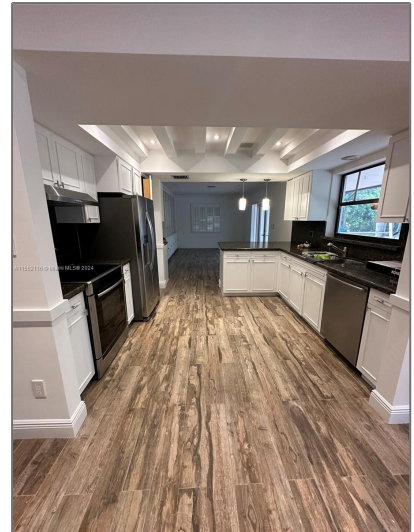

# Residential Lease For Rent

1,854 Sqft - 7625 SW 180th Ter, Palmetto Bay,  
Florida 33157