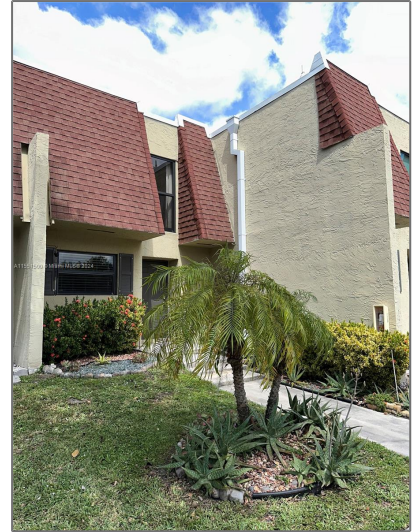

Residential Lease For Rent

1,040 Sqft - 8975 E Palm Tree Ln # 8975,
Pembroke Pines, Florida 33024

Basic [Details](#)

Property Type: **Residential Lease**

Listing Type: **For Rent**

Listing ID: **A11551500**