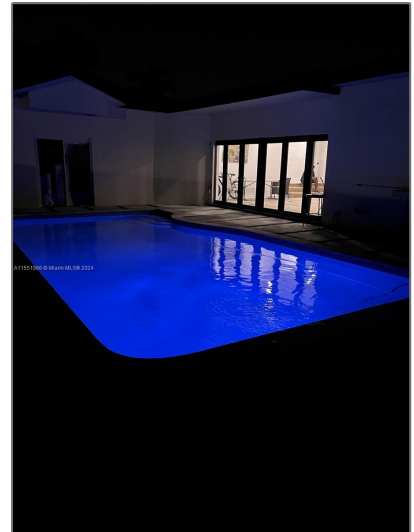

Residential Lease For Rent

2,499 Sqft - 8531 SW 16th Ter # 0, Miami, Florida 33155

Basic [Details](#)

| | |
|-----------------|--------------------------|
| Property Type: | Residential Lease |
| Listing Type: | For Rent |
| Listing ID: | A11551986 |
| Price: | \$4,600 |
| Bedroom(s): | 3 |
| Bathroom(s): | 2 |
| Square Footage: | 2,499 Sqft |
| Year Built: | 1958 |
| Lot Area: | 7,500 Sqft |
| On Market Date: | 12/03/2024 |