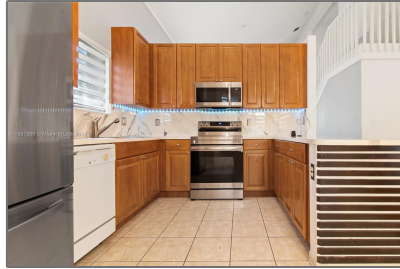

# Residential Lease For Rent

2,326 Sqft - 1430 SE 22nd Ln # 1430, Homestead,  
Florida 33035