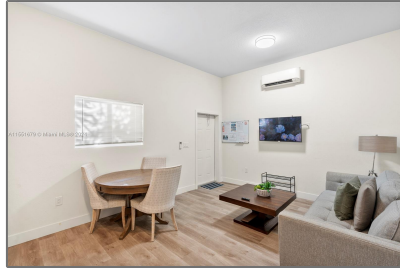

Residential Lease For Rent

1,902 Sqft - 830 SE 14th St # 3, Fort Lauderdale,
Florida 33316

Basic [Details](#)

Property Type: **Residential Lease**

Listing Type: **For Rent**

Listing ID: **A11551679**

Price: **\$2,200**