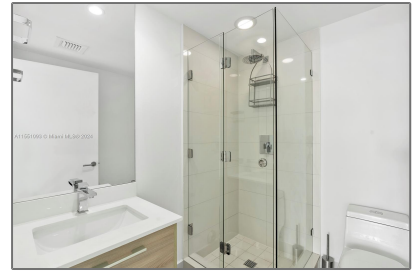

Residential Lease For Rent

1,902 Sqft - 830 SE 14th St # 2, Fort Lauderdale,
Florida 33316

Basic [Details](#)

Property Type: **Residential Lease**

Listing Type: **For Rent**

Listing ID: **A11551093**

Price: **\$2,300**