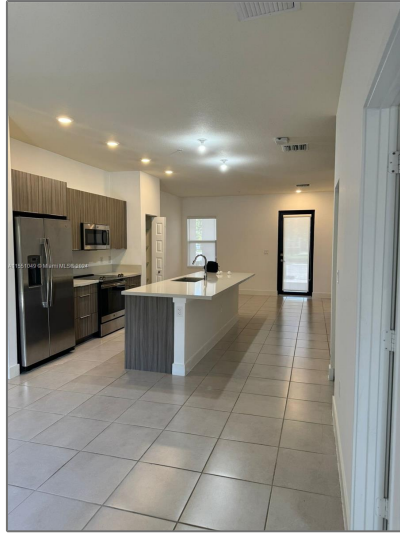

Residential Lease For Rent

1,135 Sqft - 7925 NW 104th Ave # 6, Doral,
Florida 33178

Basic [Details](#)

Property Type: **Residential Lease**

Listing Type: **For Rent**

Listing ID: **A11551049**

Price: **\$3,100**