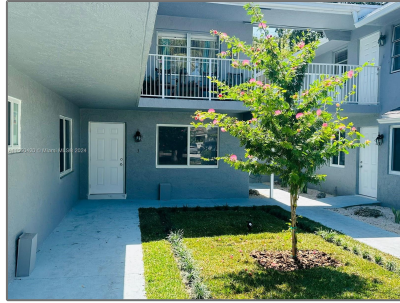

Residential Lease For Rent

810 Sqft - 414 SE 14th St # 3, Fort Lauderdale,
Florida 33316

Basic [Details](#)

Property Type: **Residential Lease**

Listing Type: **For Rent**

Listing ID: **A11550420**

Price: **\$2,600**