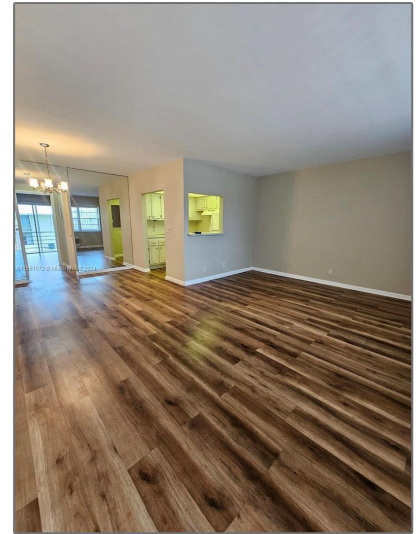

## Basic [Details](#)

Property Type: **Residential Lease**

Listing Type: **For Rent**

Listing ID: **A11551072**

Price: **\$1,500**

Bedroom(s): **1**

Bathroom(s): **1**

Square Footage: **684 Sqft**