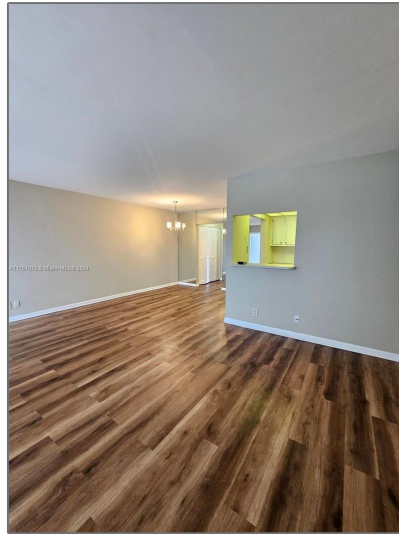

## Basic [Details](#)

Property Type: **Residential Lease**

Listing Type: **For Rent**

Listing ID: **A11551072**

Price: **\$1,500**

Bedroom(s): **1**

Bathroom(s): **1**

Square Footage: **684 Sqft**