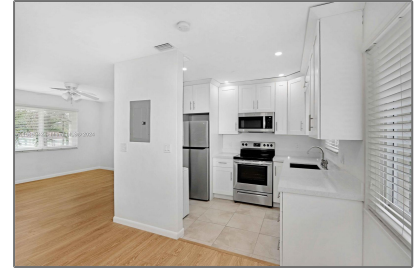

# Residential Lease For Rent

930 Sqft - 2445 SW 10th St # D, Miami, Florida  
33135

## Basic [Details](#)

Property Type: **Residential Lease**

Listing Type: **For Rent**

Listing ID: **A11548942**

Price: **\$2,350**

Bedroom(s): **2**

Bathroom(s): **1**

Square Footage: **930 Sqft**