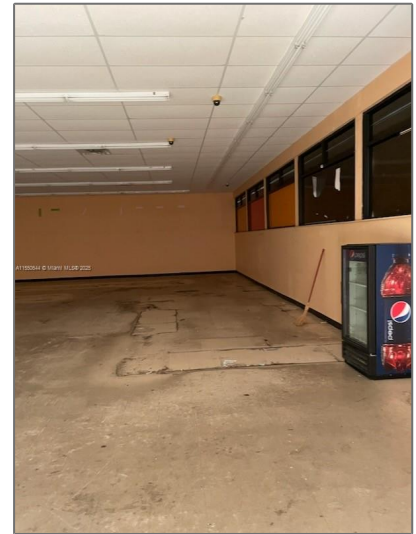

## Basic [Details](#)

Property Type:	<b>Commercial Sale</b>
Listing Type:	<b>For Sale</b>
Listing ID:	<b>A11550644</b>
Price:	<b>\$16</b>
Year Built:	<b>1981</b>
Lot Area:	<b>42,689 Sqft</b>
On Market Date:	<b>14/03/2024</b>