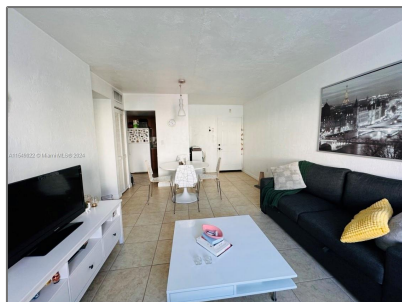

Residential Lease For Rent

615 Sqft - 8607 SW 68th Ct # 7, Pinecrest, Florida 33156

Basic [Details](#)

Property Type: **Residential Lease**

Listing Type: **For Rent**

Listing ID: **A11549022**

Price: **\$1,800**

County: **Miami-Dade County**

City: **Pinecrest**

Zipcode: **33156**

Street: **8607 SW 68th Ct #**

Features

Swimming Pool: **Community, In Ground, Fenced**

Furnished: **Unfurnished**

Building Name: **MONTEREY
GARDENS OF
PINEC**