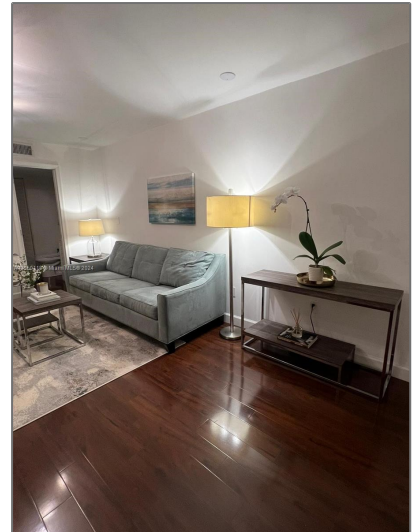

Residential Lease For Rent

700 Sqft - 3025 Mary St # 10, Miami, Florida
33133

Basic [Details](#)

Property Type: **Residential Lease**

Listing Type: **For Rent**

Listing ID: **A11550118**

Price: **\$2,800**

Bedroom(s): **1**

Bathroom(s): **1**

Square Footage: **700 Sqft**

Year Built: **1973**

Half Bathrooms: **1**

On Market Date: **13/03/2024**

Features

Furnished:

Furnished