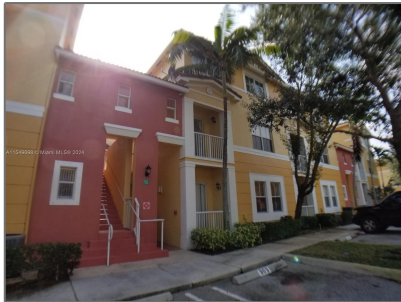

# Residential Lease For Rent

1,282 Sqft - 2035 Shoma Dr # 2035, Royal Palm Beach, Florida 33414

## Basic [Details](#)

Property Type: **Residential Lease**

Listing Type: **For Rent**

Listing ID: **A11549698**

Price: **\$2,300**

Bedroom(s): **2**

Bathroom(s): **2**

Square Footage: **1,282 Sqft**

## Address [Map](#)

Country: **US**

State: **FL**

County: **Palm Beach County**

City: **Royal Palm Beach**

Zipcode: **33414**

Street: **2035 Shoma Dr #  
2035**

Building Name: **SHOMA  
COURTYARDS II AT**