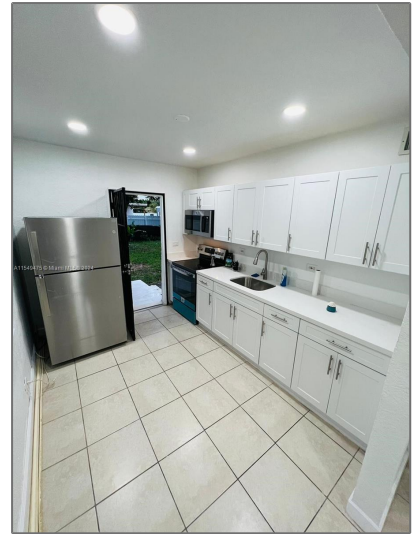

## Basic [Details](#)

|                 |                          |
|-----------------|--------------------------|
| Property Type:  | <b>Residential Lease</b> |
| Listing Type:   | <b>For Rent</b>          |
| Listing ID:     | <b>A11549475</b>         |
| Price:          | <b>\$3,500</b>           |
| Bedroom(s):     | <b>3</b>                 |
| Bathroom(s):    | <b>2</b>                 |
| Square Footage: | <b>984 Sqft</b>          |
| Year Built:     | <b>1950</b>              |
| Lot Area:       | <b>7,500 Sqft</b>        |
| On Market Date: | <b>11/03/2024</b>        |