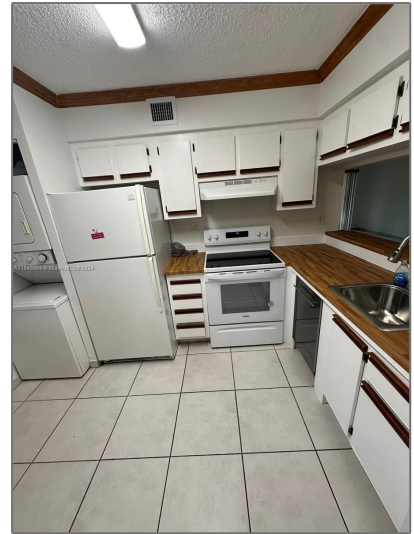

Residential Lease For Rent

1,224 Sqft - 9051 SW 141st Pl # 9051, Miami, Florida 33186

Basic [Details](#)

Property Type: **Residential Lease**

Listing Type: **For Rent**

Listing ID: **A11548864**

Price: **\$2,500**