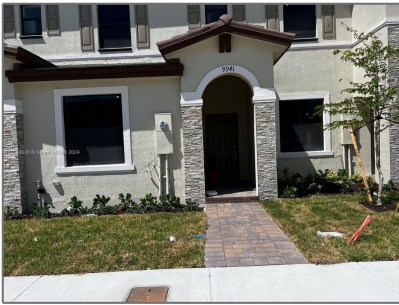

# Residential Lease For Rent

- 9941 SW 228 TERRACE, Miami, Florida 33190

## Basic [Details](#)

Property Type: **Residential Lease**

Listing Type: **For Rent**

Listing ID: **A11548636**

Price: **\$2,850**

Bedroom(s): **3**

Bathroom(s): **3**

Year Built: **2022**