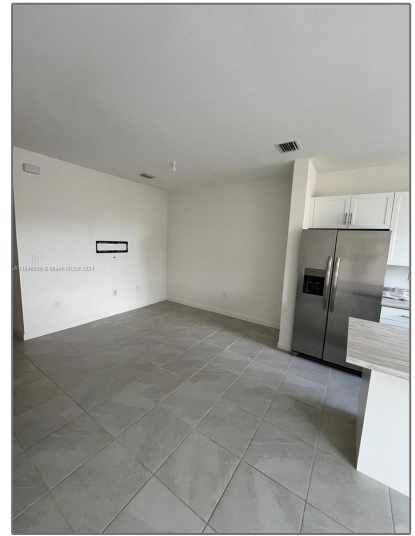

# Residential Lease For Rent

- 9941 SW 228 TERRACE, Miami, Florida 33190

## Basic [Details](#)

Property Type: **Residential Lease**

Listing Type: **For Rent**

Listing ID: **A11548636**

Price: **\$2,850**

Bedroom(s): **3**

Bathroom(s): **3**

Year Built: **2022**