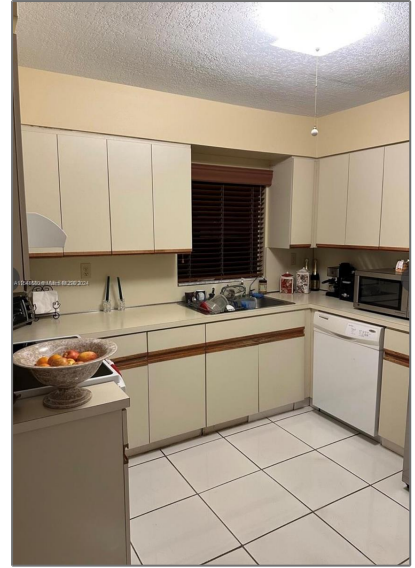

Residential Lease For Rent

1,277 Sqft - 608 SW 87th Pl # 608, Miami, Florida 33174

Basic [Details](#)

Property Type:	Residential Lease
Listing Type:	For Rent
Listing ID:	A11548680
Price:	\$3,600
Bedroom(s):	3
Bathroom(s):	2
Square Footage:	1,277 Sqft
Year Built:	1987
Lot Area:	3,396 Sqft
On Market Date:	10/03/2024