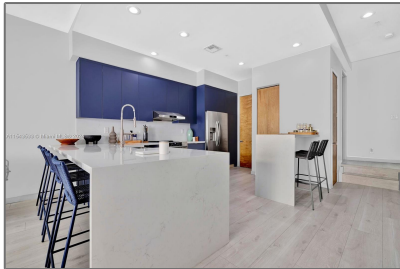

Residential Lease For Rent

1,960 Sqft - 150 NE 6th Ave # B, Delray Beach,
Florida 33483

Basic [Details](#)

Property Type: **Residential Lease**

Listing Type: **For Rent**

Listing ID: **A11543533**

Price: **\$7,500**