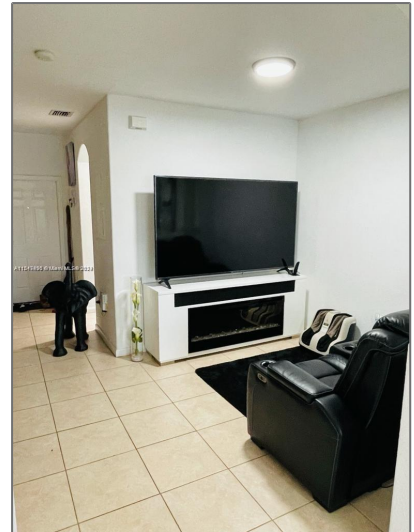

Residential Lease For Rent

1,302 Sqft - 2513 SE 14th Ave # 383, Homestead,
Florida 33035

Basic [Details](#)

Property Type: **Residential Lease**

Listing Type: **For Rent**

Listing ID: **A11547896**

Price: **\$2,200**