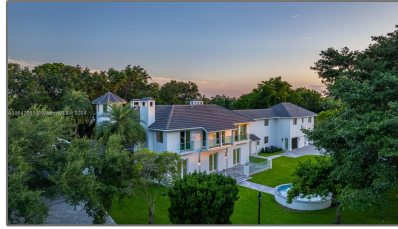

Residential Lease For Rent

8,829 Sqft - 13600 SW 67th Ave # 0, Palmetto Bay, Florida 33158

Basic [Details](#)

Property Type:	Residential Lease
Listing Type:	For Rent
Listing ID:	A11547661
Price:	\$35,000
Bedroom(s):	8
Bathroom(s):	8
Square Footage:	8,829 Sqft
Year Built:	1980
Half Bathrooms:	1
Lot Area:	10,956 Sqft
On Market Date:	10/03/2024

Address [Map](#)

Country:	US
State:	FL
County:	Miami-Dade County
City:	Palmetto Bay
Zipcode:	33158
Street:	13600 SW 67th Ave # 0
Building Name:	UNPLATTED

Features

<input checked="" type="checkbox"/>	Swimming Pool:	Private, In Ground
<input checked="" type="checkbox"/>	Pet Allowed:	Restrictions Or Possible Restrictions
<input checked="" type="checkbox"/>	Patio:	Patio
<input checked="" type="checkbox"/>	Furnished:	Furnished