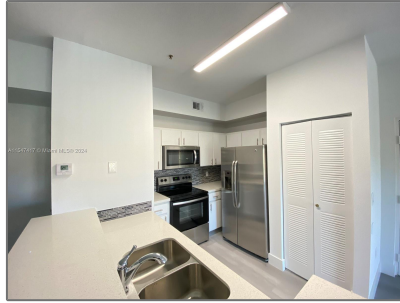

Residential Lease For Rent

870 Sqft - 7200 NW 114th Ave # 310, Doral,
Florida 33178

Basic [Details](#)

Property Type: **Residential Lease**

Listing Type: **For Rent**

Listing ID: **A11547417**

Price: **\$2,700**