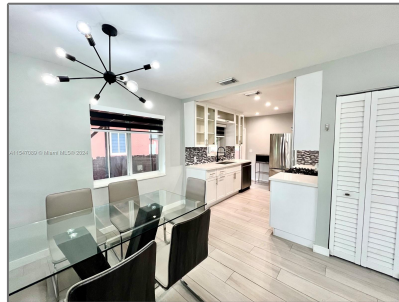

Residential Lease For Rent

1,003 Sqft - 51 E 58th St, Hialeah, Florida 33013

Basic [Details](#)

Property Type: **Residential Lease**

Listing Type: **For Rent**

Listing ID: **A11547089**

Price: **\$3,500**

Bedroom(s): **3**