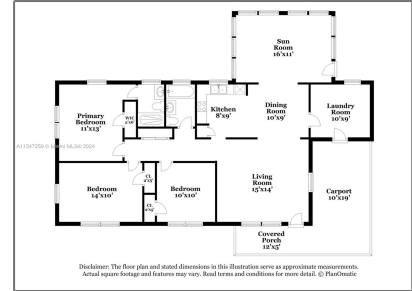

Residential Lease For Rent

1,260 Sqft - 1000 Arizona Ave, Fort Lauderdale,
Florida 33312

Basic Details

Property Type: **Residential Lease**

Listing Type: **For Rent**

Listing ID: **A11547259**

Price: **\$3,090**

Bedroom(s): **3**

Bathroom(s): **2**

Square Footage: **1,260 Sqft**

Year Built: **1954**

Lot Area: **8,751 Sqft**

On Market Date: **08/03/2024**

Features

Pet Allowed: