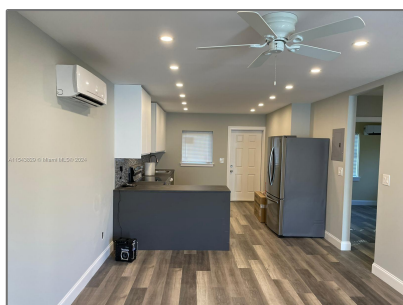

Residential Lease For Rent

1,770 Sqft - 728 20th St # 2, West Palm Beach,
Florida 33407

Basic [Details](#)

Property Type: **Residential Lease**

Listing Type: **For Rent**

Listing ID: **A11543829**

Price: **\$2,750**