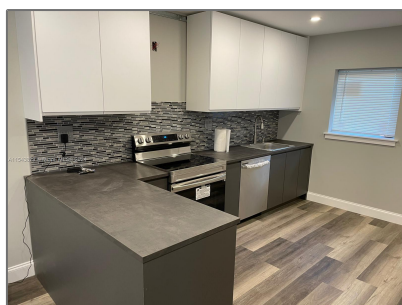

Residential Lease For Rent

1,770 Sqft - 728 20th St # 2, West Palm Beach,
Florida 33407

Basic [Details](#)

Property Type: **Residential Lease**

Listing Type: **For Rent**

Listing ID: **A11543829**

Price: **\$2,750**