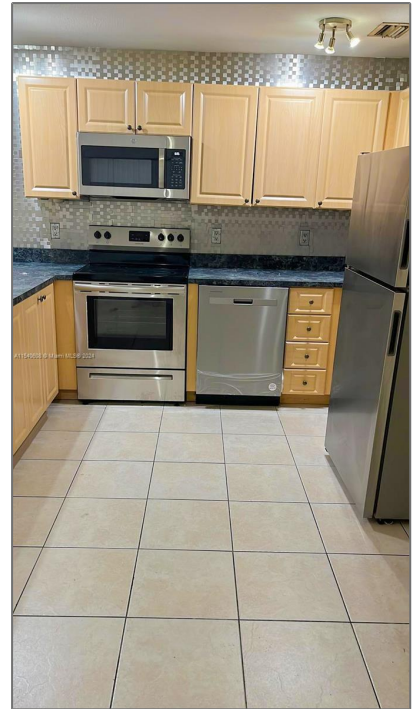

Residential Lease For Rent

2,857 Sqft - 1309 NE 16th Ter # 1, Fort
Lauderdale, Florida 33304

Basic [Details](#)

Property Type: **Residential Lease**

Listing Type: **For Rent**

Listing ID: **A11540608**

Price: **\$1,650**