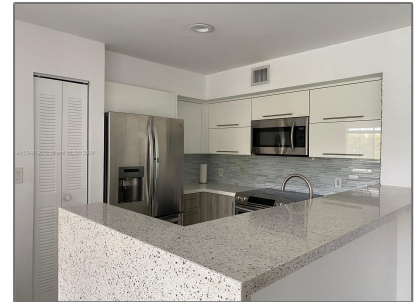

# Residential Lease For Rent

960 Sqft - 4360 NW 107th Ave # 305, Doral,  
Florida 33178