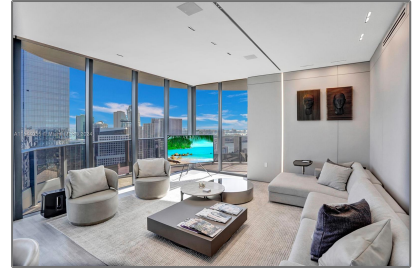

Residential Lease For Rent

1,912 Sqft - 1000 Brickell Plz, Miami, Florida
33131

Basic [Details](#)

Property Type: **Residential Lease**

Listing Type: **For Rent**

Listing ID: **A11544055**

Price: **\$20,000**