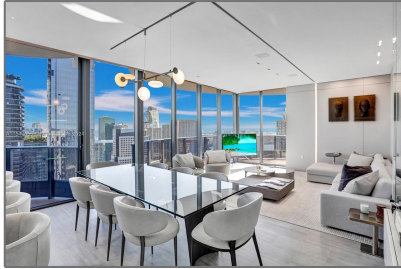

Residential Lease For Rent

1,912 Sqft - 1000 Brickell Plz, Miami, Florida
33131

Basic [Details](#)

Property Type: **Residential Lease**

Listing Type: **For Rent**

Listing ID: **A11544055**

Price: **\$20,000**