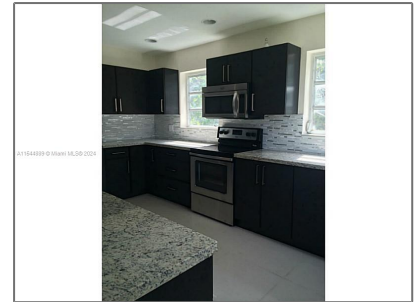

Residential Lease For Rent

1,755 Sqft - 740 NE 179 TE, North Miami Beach,
Florida 33162

Basic Details

Property Type: **Residential Lease**

Listing Type: **For Rent**

Listing ID: **A11544889**

Price: **\$3,700**

Bedroom(s): **4**

Bathroom(s): **2**

Square Footage: **1,755 Sqft**

Year Built: **1956**

On Market Date: **05/03/2024**

Features

Pet Allowed: **More Than 20 Lbs**

Patio: **Porch/balcony**