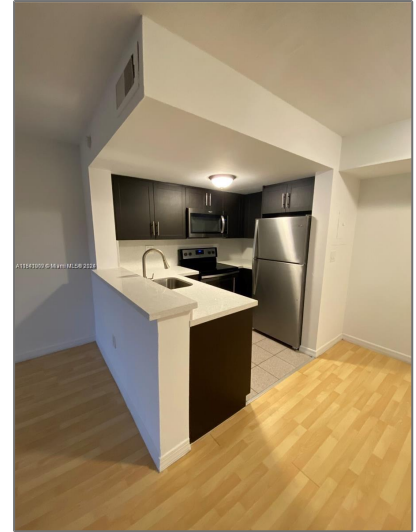

# Residential Lease For Rent

676 Sqft - 670 NW 85th Pl # 205, Miami, Florida  
33126

## Basic [Details](#)

Property Type: **Residential Lease**

Listing Type: **For Rent**

Listing ID: **A11541909**

Price: **\$1,950**

Bedroom(s): **1**

Bathroom(s): **1**

Square Footage: **676 Sqft**