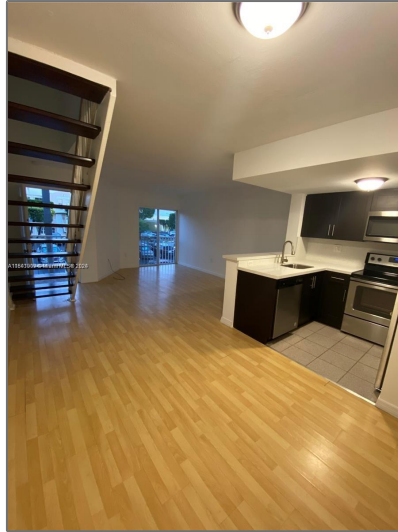

# Residential Lease For Rent

676 Sqft - 670 NW 85th Pl # 205, Miami, Florida  
33126

## Basic [Details](#)

Property Type: **Residential Lease**

Listing Type: **For Rent**

Listing ID: **A11541909**

Price: **\$1,950**

Bedroom(s): **1**

Bathroom(s): **1**

Square Footage: **676 Sqft**