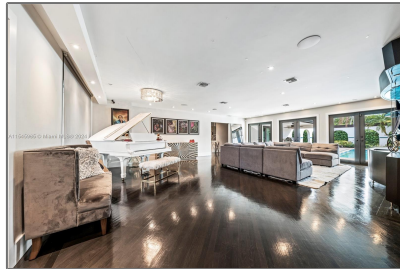

Residential Lease For Rent

3,569 Sqft - 5820 Palm Tree Rd, Plantation,
Florida 33317

Basic [Details](#)

Property Type: **Residential Lease**

Listing Type: **For Rent**

Listing ID: **A11545985**

Price: **\$10,000**