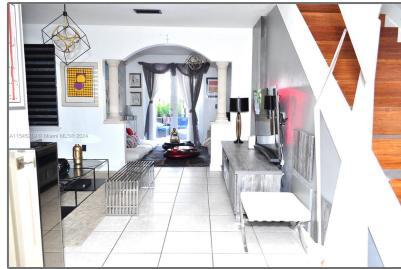

Residential Lease For Rent

1,618 Sqft - 4849 NW 108th Path # 0, Doral,
Florida 33178

Basic Details

Property Type: **Residential Lease**

Listing Type: **For Rent**

Listing ID: **A11545219**

Price: **\$3,900**