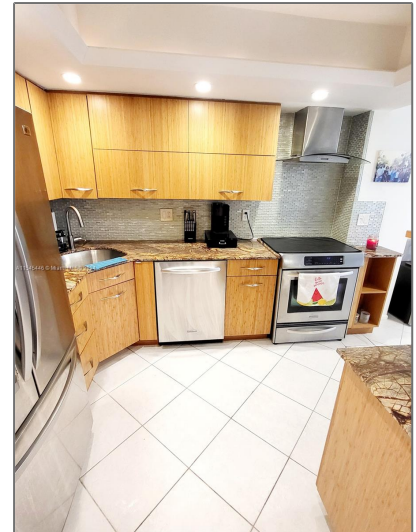

## Basic [Details](#)

Property Type:	<b>Residential Lease</b>
Listing Type:	<b>For Rent</b>
Listing ID:	<b>A11545446</b>
Price:	<b>\$2,500</b>
Bedroom(s):	<b>1</b>
Bathroom(s):	<b>1</b>
Square Footage:	<b>1,005 Sqft</b>
Year Built:	<b>1973</b>
Half Bathrooms:	<b>1</b>
On Market Date:	<b>06/03/2024</b>