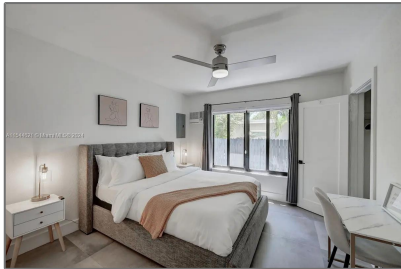

Residential Lease For Rent

1,120 Sqft - 1116 NE 15th Ave # 2, Fort
Lauderdale, Florida 33304

Basic [Details](#)

Property Type: **Residential Lease**

Listing Type: **For Rent**

Listing ID: **A11544621**

Price: **\$2,000**

Bedroom(s): **1**

Bathroom(s): **1**

Square Footage: **1,120 Sqft**

Year Built: **1951**

Lot Area: **6,502 Sqft**

On Market Date: **05/03/2024**

Features

Furnished: