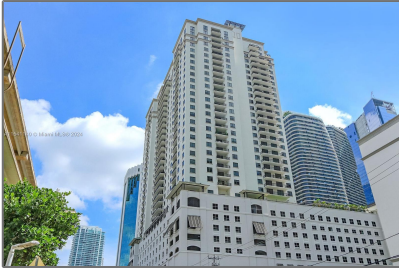

Residential For Sale

1,373 Sqft - 999 SW 1st Avenue # 1412, Miami, Florida 33130

Basic [Details](#)

Property Type:	Residential
Listing Type:	For Sale
Listing ID:	A11541140
Price:	\$760,000
Bedroom(s):	2
Bathroom(s):	2
Square Footage:	1,373 Sqft
Year Built:	2015
On Market Date:	05/03/2024

Address [Map](#)

Country:	US
State:	FL
County:	Miami-Dade County
City:	Miami
Zipcode:	33130
Street:	999 SW 1st Avenue # 1412
Building Name:	Nine at Mary Brickell Vil
Longitude:	W81° 48' 18.1"

Latitude: **N25° 45' 52.8"**