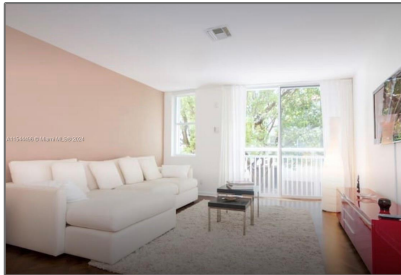

Residential Lease For Rent

1,300 Sqft - 325 Meridian Ave # 11, Miami Beach, Florida 33139

Basic [Details](#)

Property Type: **Residential Lease**

Listing Type: **For Rent**

Listing ID: **A11544496**

Price: **\$5,600**