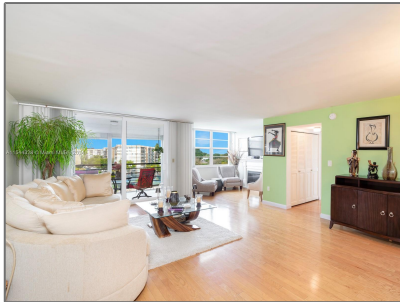

Residential For Sale

1,310 Sqft - 1100 Saint Charles Pl # 617,
Pembroke Pines, Florida 33026

Basic Details

Property Type:	Residential
Listing Type:	For Sale
Listing ID:	A11544328
Price:	\$249,999
Bedroom(s):	2
Bathroom(s):	2
Square Footage:	1,310 Sqft
Year Built:	1979
On Market Date:	04/03/2024