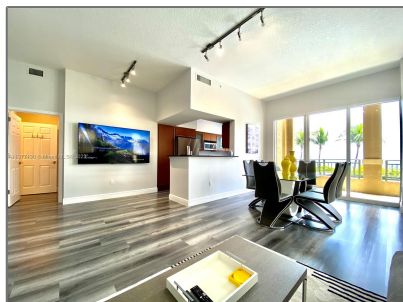

Residential Lease For Rent

1,450 Sqft - 2080 S Ocean Dr # 111, Hallandale Beach, Florida 33009

Basic Details

Property Type: **Residential Lease**

Listing Type: **For Rent**

Listing ID: **A11377130**

Price: **\$5,900**