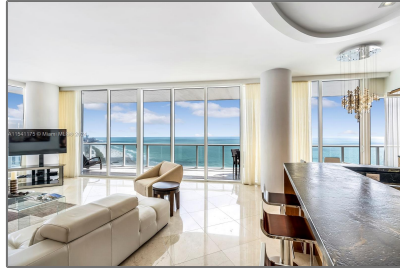

Residential Lease For Rent

2,048 Sqft - 100 S Pointe Dr # 3806, Miami Beach, Florida 33139

Basic [Details](#)

Property Type: **Residential Lease**

Listing Type: **For Rent**

Listing ID: **A11541175**

Price: **\$30,000**