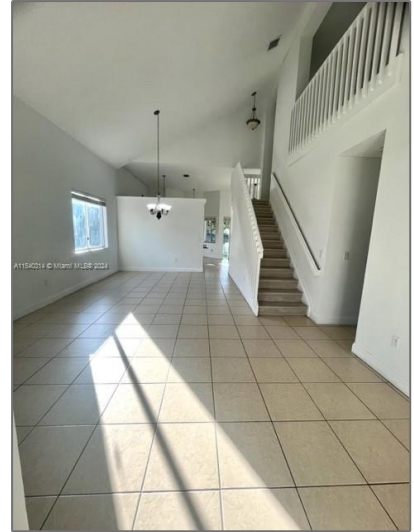

# Residential Lease For Rent

2,326 Sqft - 2102 SE 17th Ave, Homestead,  
Florida 33035

## Basic [Details](#)

Property Type: **Residential Lease**

Listing Type: **For Rent**

Listing ID: **A11540314**

Price: **\$3,500**

Bedroom(s): **4**

Bathroom(s): **2**

Square Footage: **2,326 Sqft**