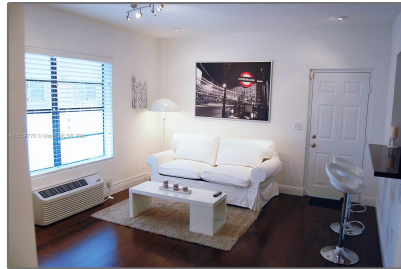

Residential Lease For Rent

470 Sqft - 934 Michigan Ave # 105, Miami Beach, Florida 33139

Basic [Details](#)

Property Type: **Residential Lease**

Listing Type: **For Rent**

Listing ID: **A11539776**

Price: **\$1,800**

Bedroom(s): **1**

Bathroom(s): **1**

Square Footage: **470 Sqft**

Year Built: **1925**

On Market Date: **26/02/2024**

Features

Furnished:

Furnished