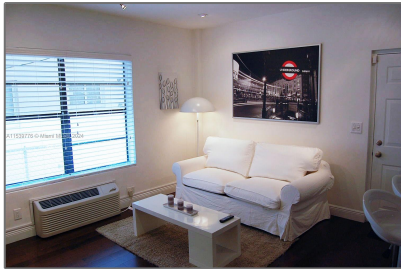

Residential Lease For Rent

470 Sqft - 934 Michigan Ave # 105, Miami Beach, Florida 33139

Basic [Details](#)

Property Type: **Residential Lease**

Listing Type: **For Rent**

Listing ID: **A11539776**

Price: **\$1,800**