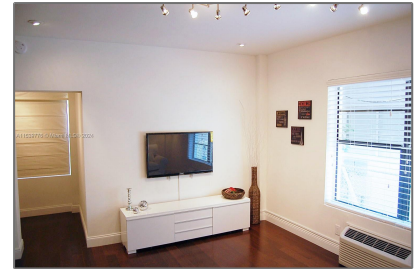

Residential Lease For Rent

470 Sqft - 934 Michigan Ave # 105, Miami Beach, Florida 33139

Basic [Details](#)

Property Type: **Residential Lease**

Listing Type: **For Rent**

Listing ID: **A11539776**

Price: **\$1,800**

Bedroom(s): **1**

Bathroom(s): **1**

Square Footage: **470 Sqft**

Year Built: **1925**

On Market Date: **26/02/2024**

Features

Furnished:

Furnished