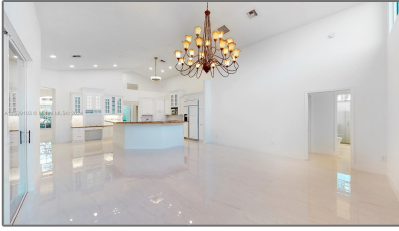

Residential Lease For Rent

3,126 Sqft - 15710 Athens Ter, Wellington, Florida
33414

Basic Details

Property Type: **Residential Lease**

Listing Type: **For Rent**

Listing ID: **A11539103**

Price: **\$6,500**