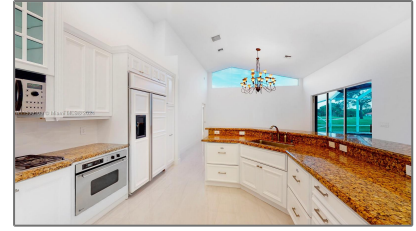

Residential Lease For Rent

3,126 Sqft - 15710 Athens Ter, Wellington, Florida
33414

Basic Details

Property Type: **Residential Lease**

Listing Type: **For Rent**

Listing ID: **A11539103**

Price: **\$6,500**