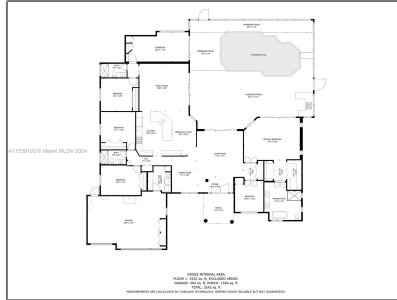

Residential Lease For Rent

3,126 Sqft - 15710 Athens Ter, Wellington, Florida
33414

Basic Details

Property Type: **Residential Lease**

Listing Type: **For Rent**

Listing ID: **A11539103**

Price: **\$6,500**

Bedroom(s): **6**

Bathroom(s): **3**

Square Footage: **3,126 Sqft**

Year Built: **1994**

Lot Area: **13,634 Sqft**

On Market Date: **24/02/2024**

Address Map

Country: **US**

**Private, Screen
Enclosure**

Pet Allowed

Furnished:

Unfurnished

Longitude: **W81° 42' 19.7"**

Latitude: **N26° 39' 25.2"**

Agent **Info**

Elena Beck
 (305) 924-6985