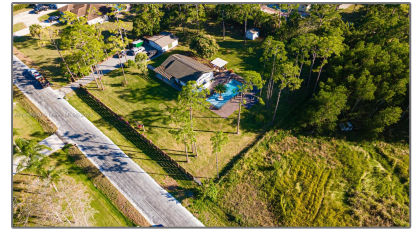

# Residential Lease For Rent

1,320 Sqft - 17180 N 64th Pl N # 0, Loxahatchee, Florida 33470

## Address [Map](#)

Country: **US**

State: **FL**

County: **Palm Beach County**

City: **Loxahatchee**

Zipcode: **33470**

Street: **17180 N 64th Pl N  
# 0**

Longitude: **W81° 41' 49.1"**