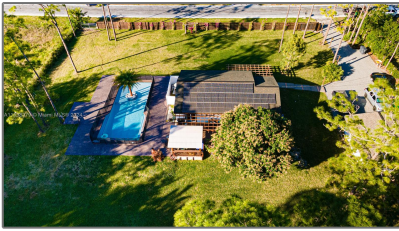

# Residential Lease For Rent

1,320 Sqft - 17180 N 64th Pl N # 0, Loxahatchee, Florida 33470