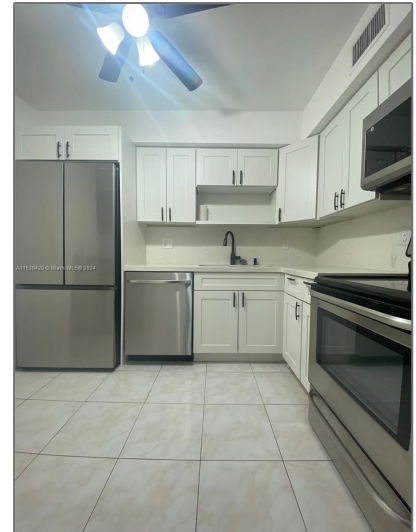

Residential Lease For Rent

1,008 Sqft - 9810 Pineapple Tree Dr # 107,
Boynton Beach, Florida 33436

Basic [Details](#)

Property Type:	Residential Lease
Listing Type:	For Rent
Listing ID:	A11538429
Price:	\$2,100
Bedroom(s):	2
Bathroom(s):	2
Square Footage:	1,008 Sqft
Year Built:	1982
On Market Date:	23/02/2024