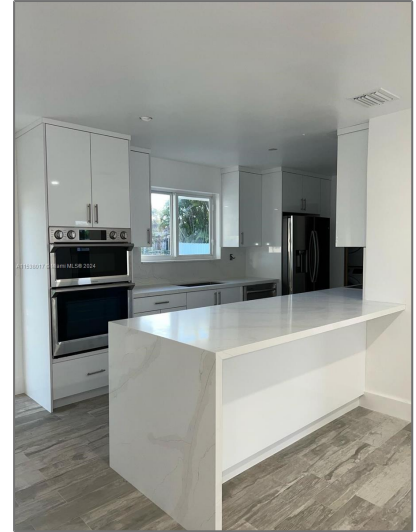

Residential Lease For Rent

1,212 Sqft - 10020 SW 80th Ter, Miami, Florida
33173

Basic [Details](#)

Property Type: **Residential Lease**

Listing Type: **For Rent**

Listing ID: **A11538017**

Price: **\$3,800**