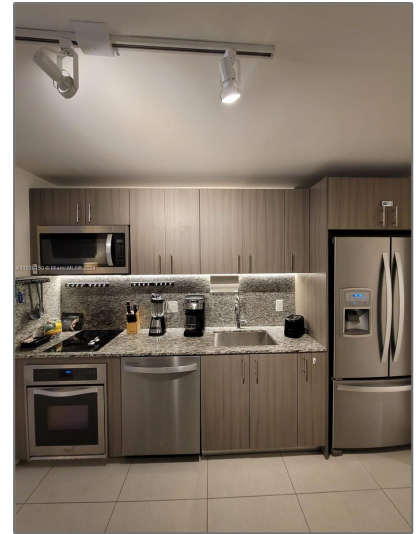

Residential Lease For Rent

430 Sqft - 5350 NW 84th Ave # 1116, Doral,
Florida 33166

Basic [Details](#)

Property Type: **Residential Lease**

Listing Type: **For Rent**

Listing ID: **A11538150**

Price: **\$3,200**

Bedroom(s): **1**

Bathroom(s): **1**

Square Footage: **430 Sqft**

Year Built: **2019**

On Market Date: **22/02/2024**

Features

Patio: **Open Balcony**

Furnished: **Furnished**