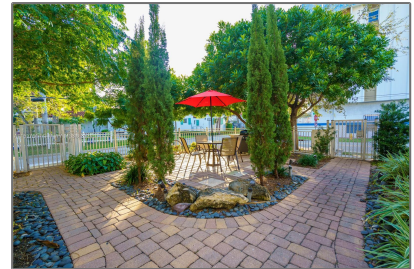

Residential Lease For Rent

725 Sqft - 2425 Flamingo Pl # 10, Miami Beach,
Florida 33140

Basic [Details](#)

Property Type: **Residential Lease**

Listing Type: **For Rent**

Listing ID: **A11537614**

Price: **\$2,300**

Pet Allowed: **More Than 20 Lbs**

Patio: **Patio**

Furnished: **Unfurnished**

Address [Map](#)

Country: **US**

State: **FL**

County: **Miami-Dade County**

City: **Miami Beach**