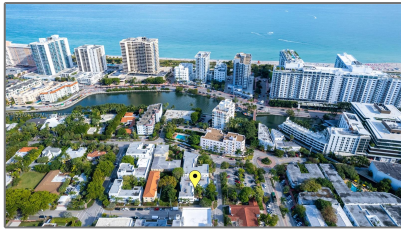

Residential Lease For Rent

725 Sqft - 2425 Flamingo Pl # 10, Miami Beach,
Florida 33140

Basic [Details](#)

Property Type: **Residential Lease**

Listing Type: **For Rent**

Listing ID: **A11537614**

Price: **\$2,300**

Zipcode: **33140**

Street: **2425 Flamingo Pl #
10**

Building Name: **FLAMINGO TERR
ADDN**

Longitude: **W81° 52' 16.7"**

Latitude: **N25° 48' 4.2"**

Agent **Info**

Elena Beck
 (305) 924-6985

-
