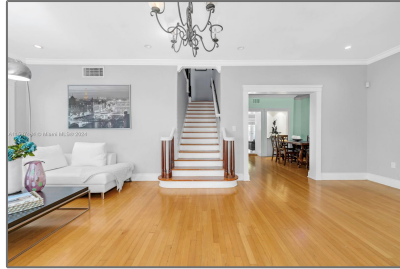

Residential Lease For Rent

2,880 Sqft - 1535 SW 13th St # 1535, Miami,
Florida 33145

Basic Details

Property Type: **Residential Lease**

Listing Type: **For Rent**

Listing ID: **A11537484**

Price: **\$6,950**