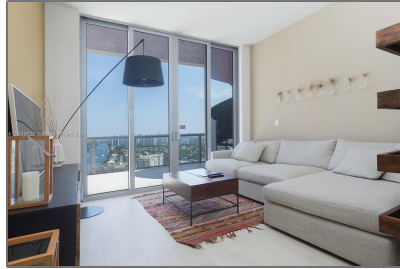

Residential Lease For Rent

1,030 Sqft - 2600 E Hallandale Beach Blvd #
T3307, Hallandale Beach, Florida 33009

Basic [Details](#)

Property Type: **Residential Lease**

Listing Type: **For Rent**

Listing ID: **A11435022**

Features

✓ View: **Intracoastal View, Bay,
Ocean**

✓ Patio: **Porch/balcony**

✓ Furnished: **Furnished**

Latitude: **N25° 59' 9.4"**

Agent **Info**

Elena Beck
📞 (305) 924-6985
